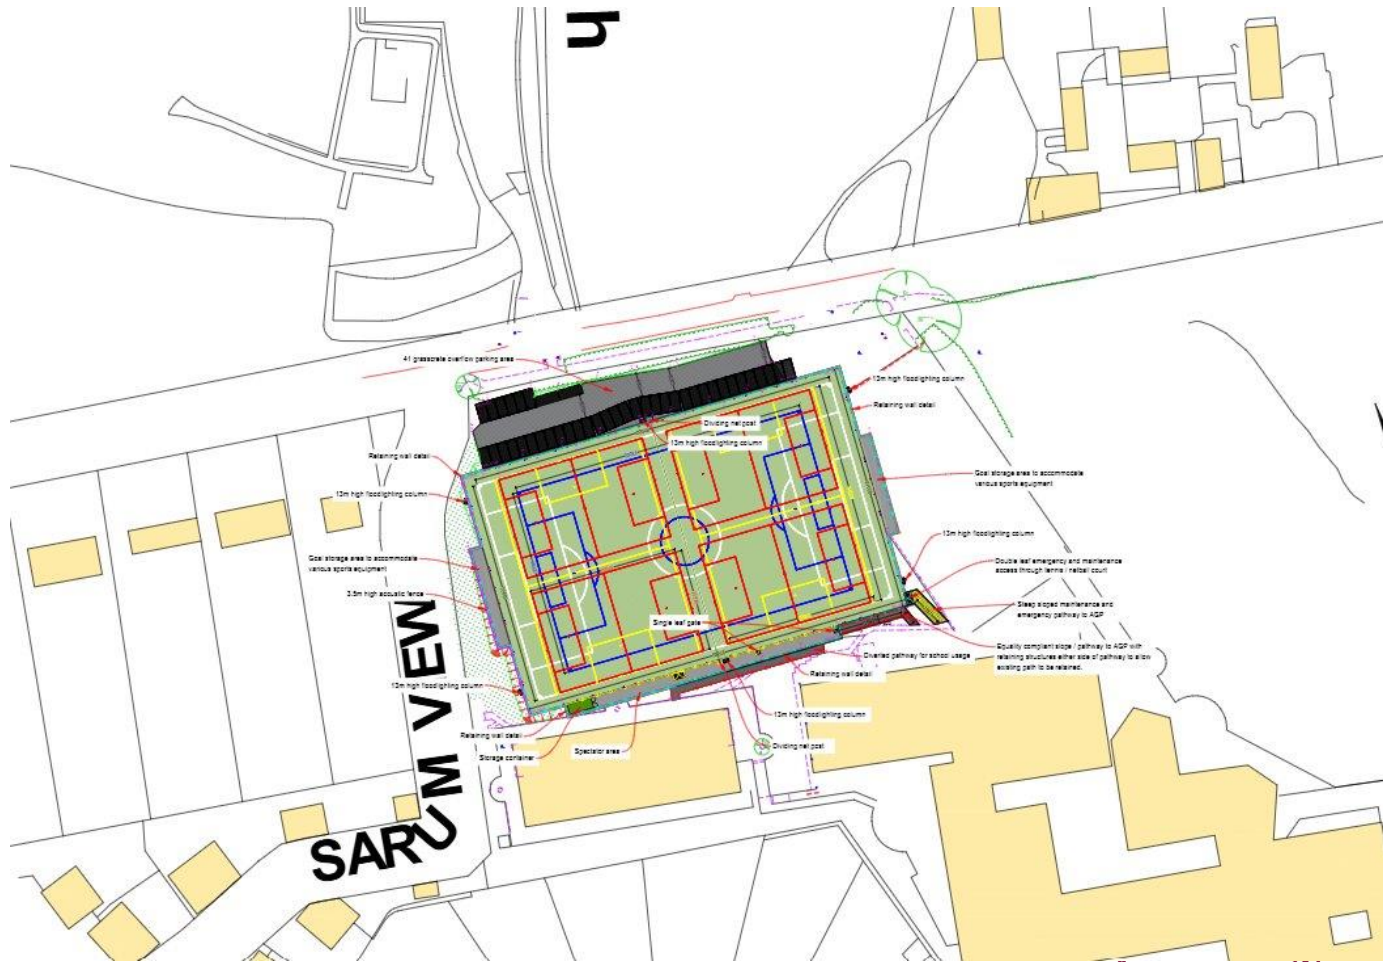

25/02160/FUL
Kings School, Romsey Road,
Winchester, SO22 5PN

Proposed 3G Artificial Grass Pitch (AGP)

Wider site location

Site photo

Settlement Boundary

Proposed site plan

CONCLUSION

Recommendation: PERMIT